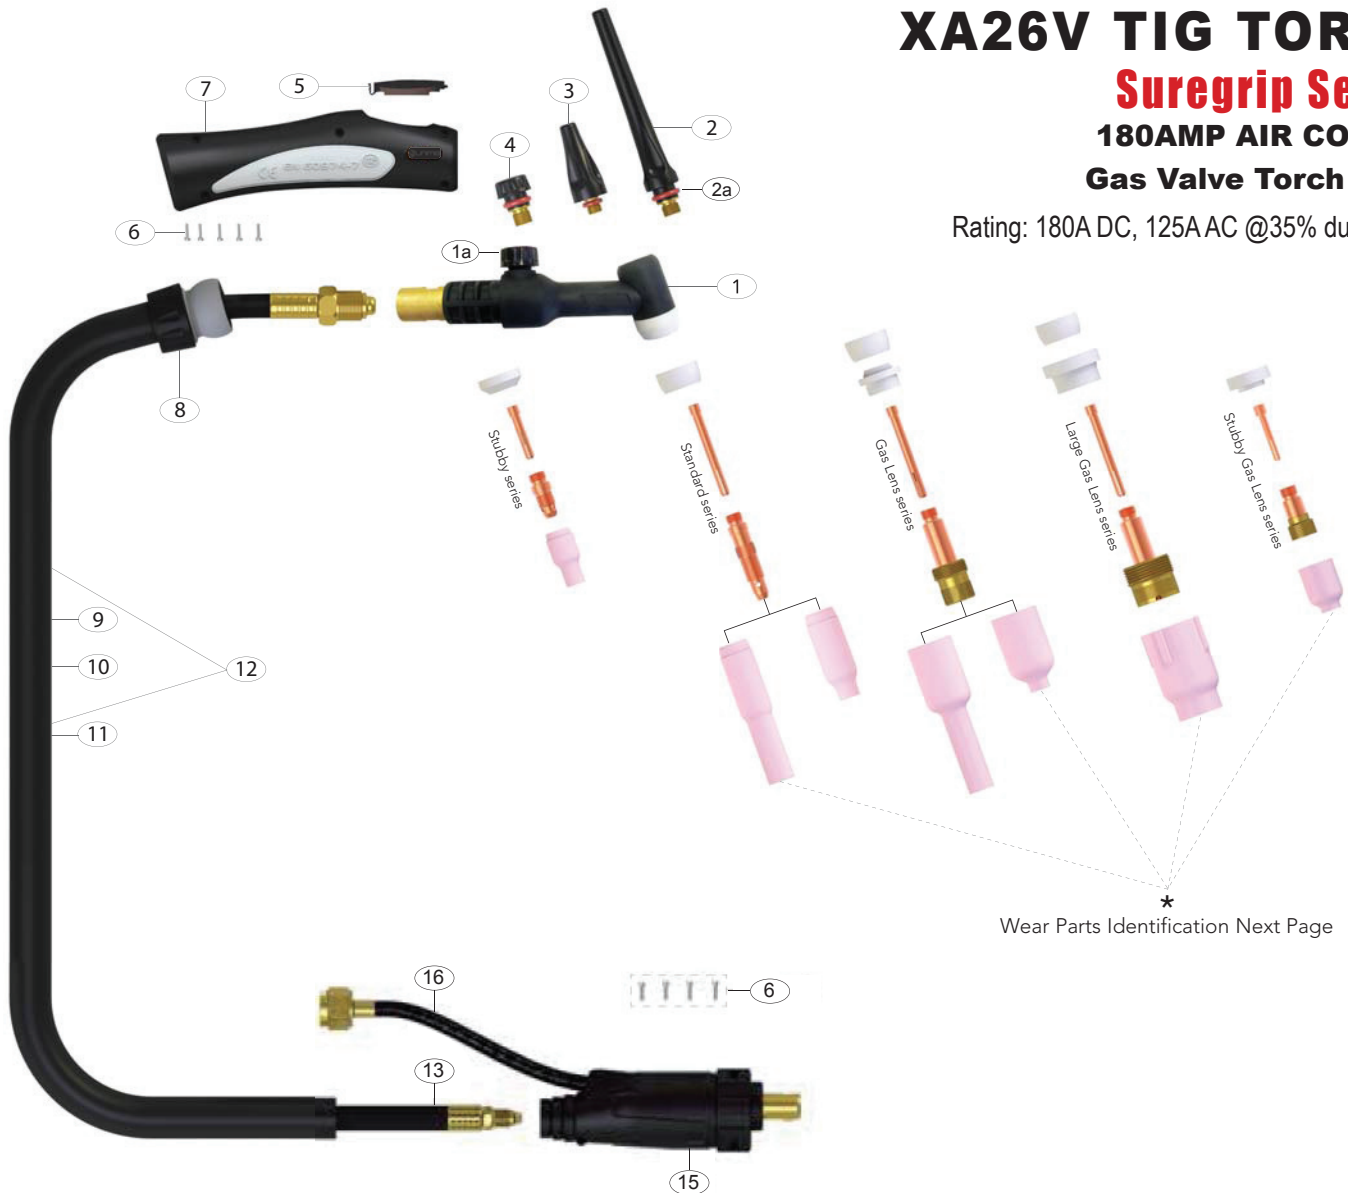

XA26V TIG TORCH

Suregrip Series

180AMP AIR COOLED

Gas Valve Torch Head

Rating: 180A DC, 125AAC @35% duty cycle.

*
Wear Parts Identification Next Page

Torch Model	Description		Part Number
	4m	8m	
XA26V Suregrip Tig Torch 4m, Surelok Connector QF Gas	XA26V-S112GS4	XA26V-S125GS4	
XA26VFX Suregrip Flexi Tig Torch, Surelok Connector, QF Gas	XA26VFX-S112GS4	XA26VFX-S125GS4	

Spare Parts		
Part Number	Description	
1	XA26V	Torch Body Standard
	XA26VFX	Torch Body Flexible
2	57Y02	Back Cap Long
2a	98W18	Back Cap O Ring
3	P300M	Back Cap Medium
4	57Y04	Back Cap Short
5	ER1MS	Momentary Switch Kit
6	ERSWL4	Trigger Lead x 4m
	ERSWL8	Trigger Lead x 8m
7	ERSP1	Screw Pack
8	ERH200	Large Ergo Tig Handle
9	ERKJ200	Large Knuckle Joint
10	ERLC200-08	Leather Cover x 0.8m
11	ERJK200	Jointing Repair Kit

Spare Parts		
Part Number	Description	
12	ERNCL-32	Neoprene Cover Sheath x 3.2m
	ERNCL-72	Neoprene Cover Sheath x 7.2m
13	ERCO200-40	Sheath x 4m c/w Leather Cover
	ERCO200-80	Sheath x 8m c/w Leather Cover
14	SLH926-S	Cable Support Large
15	SLH926-H	Surelok Housing Large
16	SLH26-C	Surelok Housing Cover
17	SL46V28AR	Power Cable x 4m Surelok Rubber
	SL46V30AR	Power Cable x 8m Surelok Rubber
18	SL3550	Surelok Body & Support 35-50
	SL2510	Surelok Body & Support 16-25
19	SL-1-WR3	Gas Supply Hose
20	10004667	7 Pin Plug

Standard Front End Parts

Part # 18CG
Description Cup Gasket

Part # 10N30 Collet Body 1.0mm
10N31 Collet Body 1.6mm
10N32 Collet Body 2.4mm
10N28 Collet Body 3.2mm

Part # 10N49L Long Alumina Nozzle Ø 8mm #5L
10N48L Long Alumina Nozzle Ø 10mm #6L
10N47L Long Alumina Nozzle Ø 11mm #7L