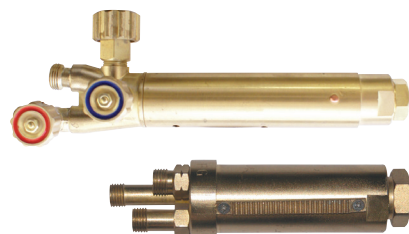

## SPARE PARTS

### Cutting Torch - 3 Seat

Part-No	Description
XG-CG30TR	CG30 Torch Assembly
XG-SG30TR	SG30 Pipe Cutting Torch Assembly

### Hose Set

Part-No	Description
XG-CG30HS	CG30 Torch Hose Set
XG-SG30HS	SG30 Torch Hose Set

### Radius Arm Centre Pin

Part-No	Description
XG-CP	CG30-Centre Pin for Radius Arm