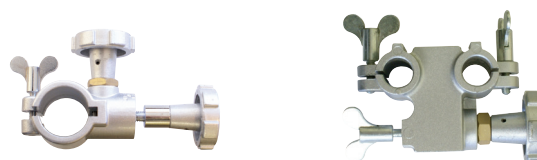

### Cutting Torch - 3 Seat

Part-No	Description
XG-CG30TR	CG30 Torch Assembly
XG-SG30TR	SG30 Pipe Cutting Torch Assembly

### Hose Set

Part-No	Description
XG-CG30HS	CG30 Torch Hose Set
XG-SG30HS	SG30 Torch Hose Set

### Torch Holder

Part-No	Description
XG-CG30TH	CG30 Torch Holder Assembly
XG-CG30THTW	CG30 Twin Torch Holder Assembly

### Radius Arm Centre Pin

Part-No	Description
XG-CP	CG30-Centre Pin for Radius Arm