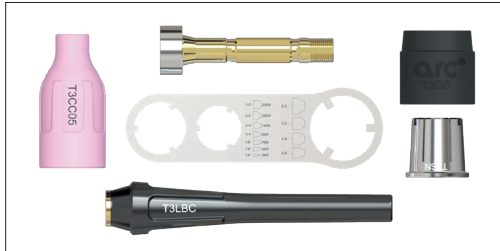

## ARC T SERIES STARTER KITS

The Arc Gas Lens Body Starter Kits include everything you need to get started

Gas Lens Body Starter Kits		T2	T3	T3W	T4W
Part No.	Description				
MGL1*	Medium Gas Lens Body Starter Kit 1.0mm	●	●	●	●
MGL2	Medium Gas Lens Body Starter Kit 1.6mm	●	●	●	●
MGL3*	Medium Gas Lens Body Starter Kit 2.0mm	●	●	●	●
MGL4	Medium Gas Lens Body Starter Kit 2.4mm	●	●	●	●
MGL5	Medium Gas Lens Body Starter Kit 3.2mm	●	●	●	●
MGL6*	Medium Gas Lens Body Starter Kit 4.0mm	●	●	●	●